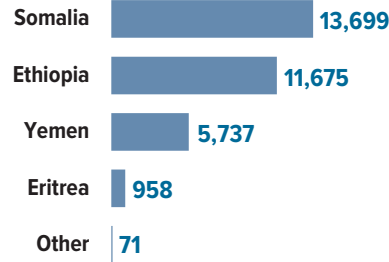

32,140
REFUGEES AND
ASYLUM-SEEKERS

POPULATION BY REGION OF ASYLUM

POPULATION BY COUNTRY OF ORIGIN

AGE AND GENDER COMPOSITION