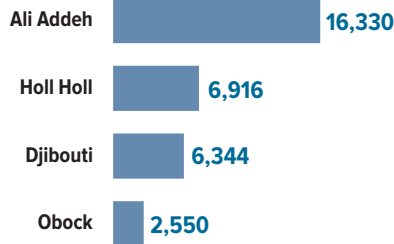

32,140
REFUGEES AND
ASYLUM-SEEKERS

POPULATION BY REGION OF ASYLUM

POPULATION BY COUNTRY OF ORIGIN

AGE AND GENDER COMPOSITION