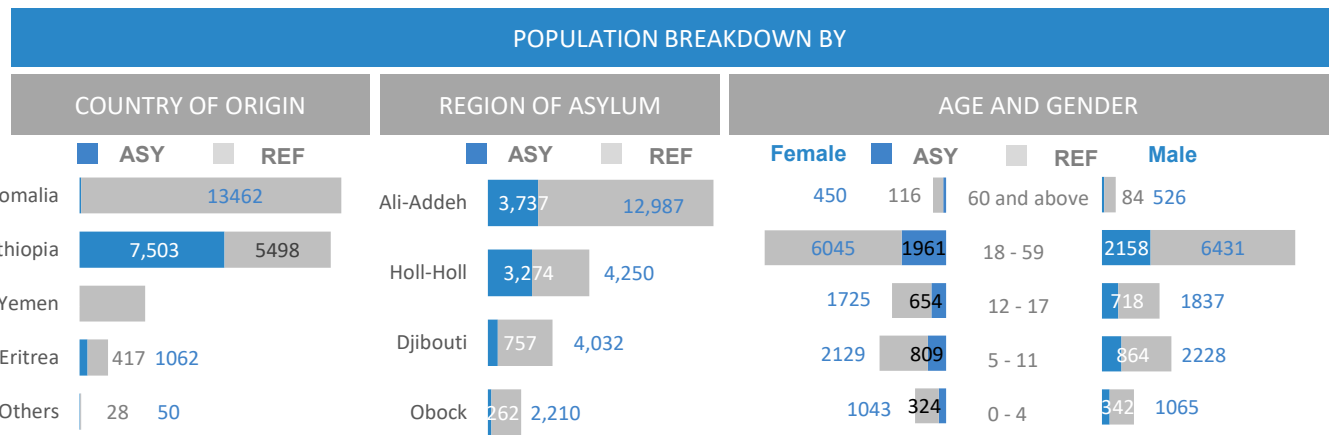

**31,509**  
Refugees and Asylum-Seekers

**OVERVIEW**

Djibouti refugee asylum-seeker background details in few paragraph.

**Highlights**

- 85% live in camps (56% Ali Addeh, 23% in Holl Holl and 6% in Markazi)
- 15% of refugees live in Urban area.
- Male 52%, Female 48% and more than 58% are above 18 yo.
- 100% of registered refugees are issued household documentation by UNHCR.
- Births and deaths are Registration of new arrivals repatriation

**MAPPING OF REFUGEES AND ASYLUM-SEEKERS BY LOCATION**

**VULNERABILITY BREAKDOWN**