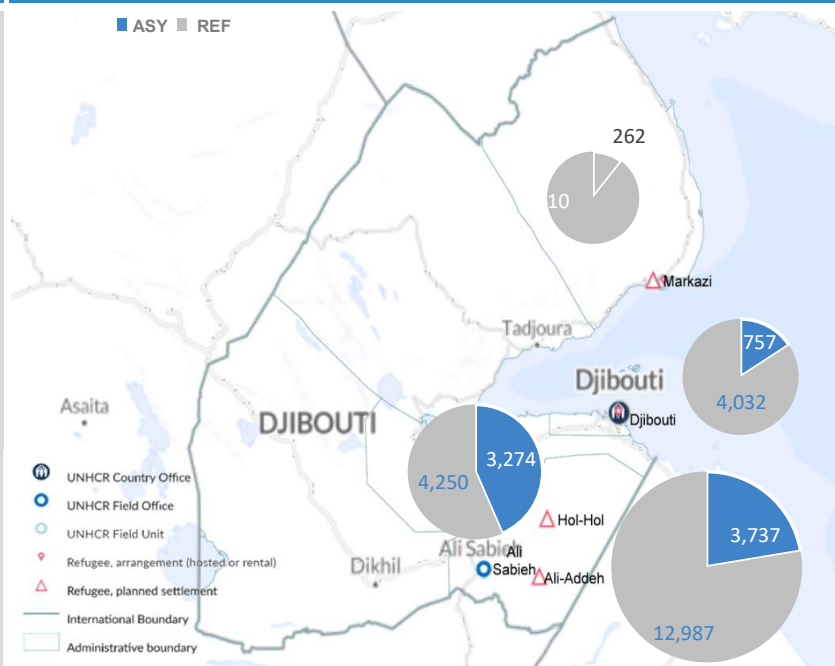

**31,509**  
Refugees and Asylum-Seekers

**OVERVIEW**

Djibouti refugee asylum-seeker background details in few paragraph.

**Highlights**

- 85% live in camps (56% Ali Addeh, 23% in Holl Holl and 6% in Markazi)
- 15% of refugees live in Urban area.
- Male 52%, Female 48% and more than 58% are above 18 yo.
- 100% of registered refugees are issued household documentation by UNHCR.
- Births and deaths are Registration of new arrivals repatriation

**MAPPING OF REFUGEES AND ASYLUM-SEEKERS BY LOCATION**

**VULNERABILITY BREAKDOWN**