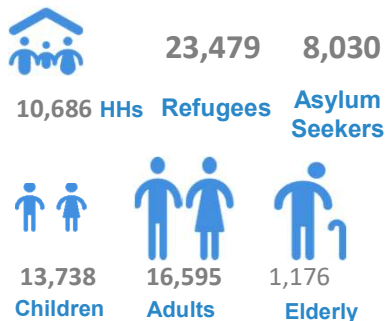

**31,509**  
Refugees and Asylum-Seekers

**OVERVIEW**

Djibouti refugee asylum-seeker background details in few paragraph.

**Highlights**

- 85% live in camps (56% Ali Addeh, 23% in Holl Holl and 6% in Markazi)
- 15% of refugees live in Urban area.
- Male 52%, Female 48% and more than 58% are above 18 yo.
- 100% of registered refugees are issued household documentation by UNHCR.
- Births and deaths are Registration of new arrivals repatriation

**MAPPING OF REFUGEES AND ASYLUM-SEEKERS BY LOCATION**

**VULNERABILITY BREAKDOWN**