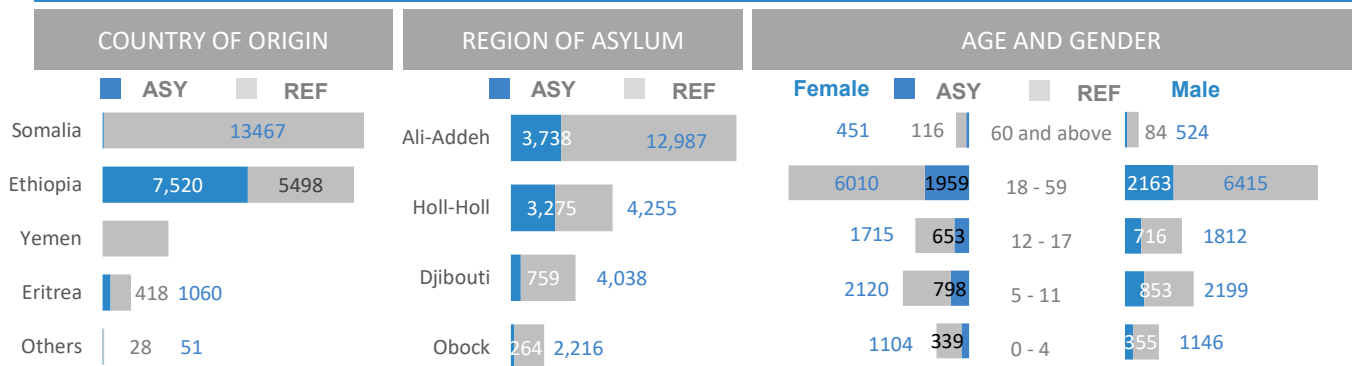

**31,532**  
Refugees and Asylum-Seekers

**POPULATION BREAKDOWN BY**

**OVERVIEW**

Djibouti refugee asylum-seeker background details in few paragraph.

**Highlights**

- 85% live in camps (56% Ali Addeh, 23% in Holl Holl and 6% in Markazi)
- 15% of refugees live in Urban area.
- Male 52%, Female 48% and more than 58% are above 18 yo.
- 100% of registered refugees are issued household documentation by UNHCR.
- Births and deaths are Registration of new arrivals repatriation

**MAPPING OF REFUGEES AND ASYLUM-SEEKERS BY LOCATION**

**VULNERABILITY BREAKDOWN**