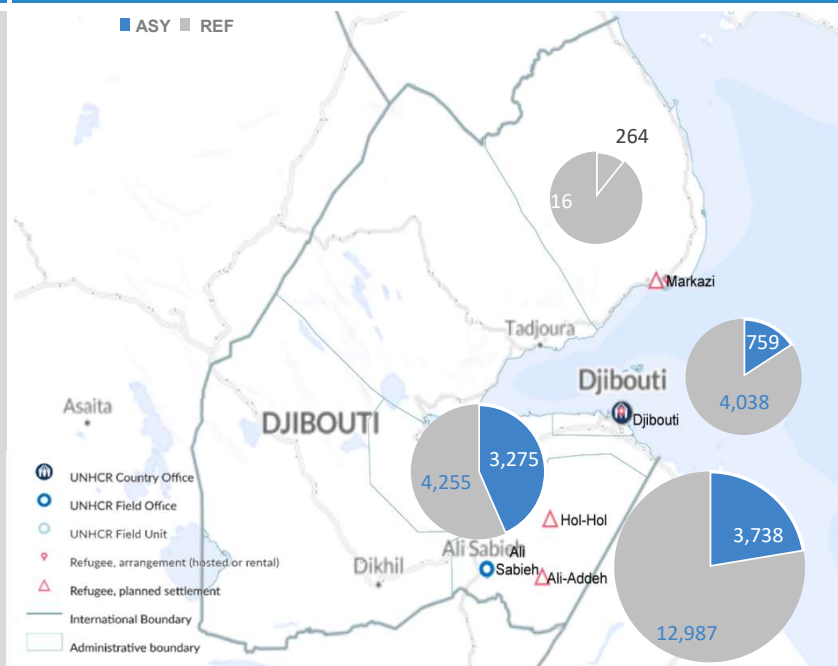

**31,532**  
Refugees and Asylum-Seekers

**POPULATION BREAKDOWN BY**

**OVERVIEW**

Djibouti refugee asylum-seeker background details in few paragraph.

**Highlights**

- 85% live in camps (56% Ali Addeh, 23% in Holl Holl and 6% in Markazi)
- 15% of refugees live in Urban area.
- Male 52%, Female 48% and more than 58% are above 18 yo.
- 100% of registered refugees are issued household documentation by UNHCR.
- Births and deaths are Registration of new arrivals repatriation

**MAPPING OF REFUGEES AND ASYLUM-SEEKERS BY LOCATION**

**VULNERABILITY BREAKDOWN**