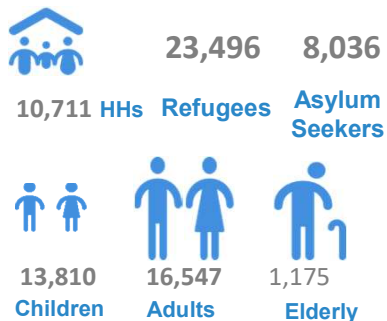

**31,532**  
Refugees and Asylum-Seekers

**POPULATION BREAKDOWN BY**

**OVERVIEW**

Djibouti refugee asylum-seeker background details in few paragraph.

**Highlights**

- 85% live in camps (56% Ali Addeh, 23% in Holl Holl and 6% in Markazi)
- 15% of refugees live in Urban area.
- Male 52%, Female 48% and more than 58% are above 18 yo.
- 100% of registered refugees are issued household documentation by UNHCR.
- Births and deaths are Registration of new arrivals repatriation

**MAPPING OF REFUGEES AND ASYLUM-SEEKERS BY LOCATION**

**VULNERABILITY BREAKDOWN**