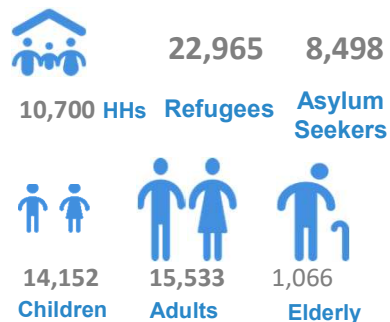

31,463
 Refugees and Asylum-Seekers

POPULATION BREAKDOWN BY

OVERVIEW

Djibouti refugee asylum-seeker background details in few paragraph.

Highlights

- **85%** live in camps (56% Ali Addeh, 23% in Holl Holl and 6% in Markazi)
- **15%** of refugees live in Urban area.
- **Male 52%, Female 48% and more than 58% are above 18 yo.**
- **100%** of registered refugees are issued household documentation by UNHCR.
- Births and deaths are Registration of new arrivals repatriation

MAPPING OF REFUGEES AND ASYLUM-SEEKERS BY LOCATION

VULNERABILITY BREAKDOWN