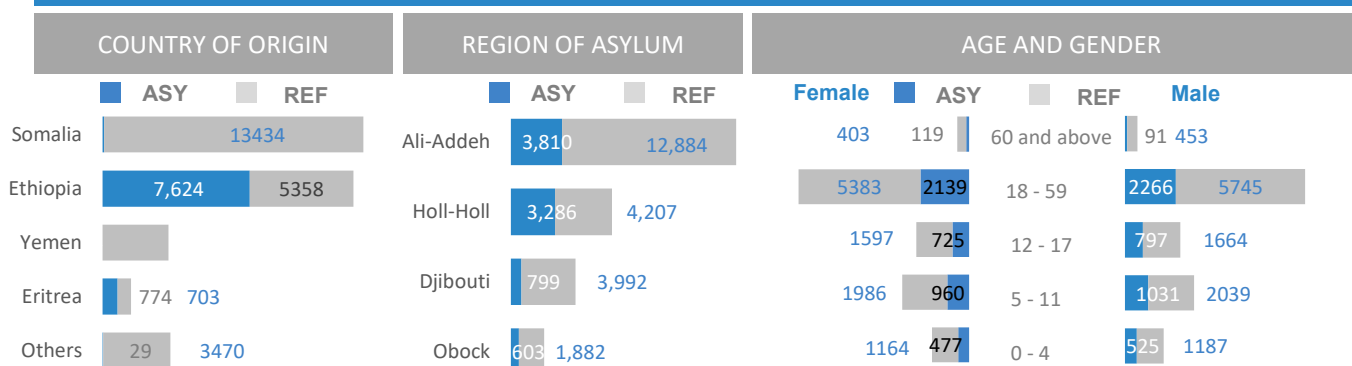

31,463
 Refugees and Asylum-Seekers

POPULATION BREAKDOWN BY

OVERVIEW

Djibouti refugee asylum-seeker background details in few paragraph.

Highlights

- **85%** live in camps (56% Ali Addeh, 23% in Holl Holl and 6% in Markazi)
- **15%** of refugees live in Urban area.
- **Male 52%, Female 48% and more than 58% are above 18 yo.**
- **100%** of registered refugees are issued household documentation by UNHCR.
- Births and deaths are Registration of new arrivals repatriation

MAPPING OF REFUGEES AND ASYLUM-SEEKERS BY LOCATION

VULNERABILITY BREAKDOWN