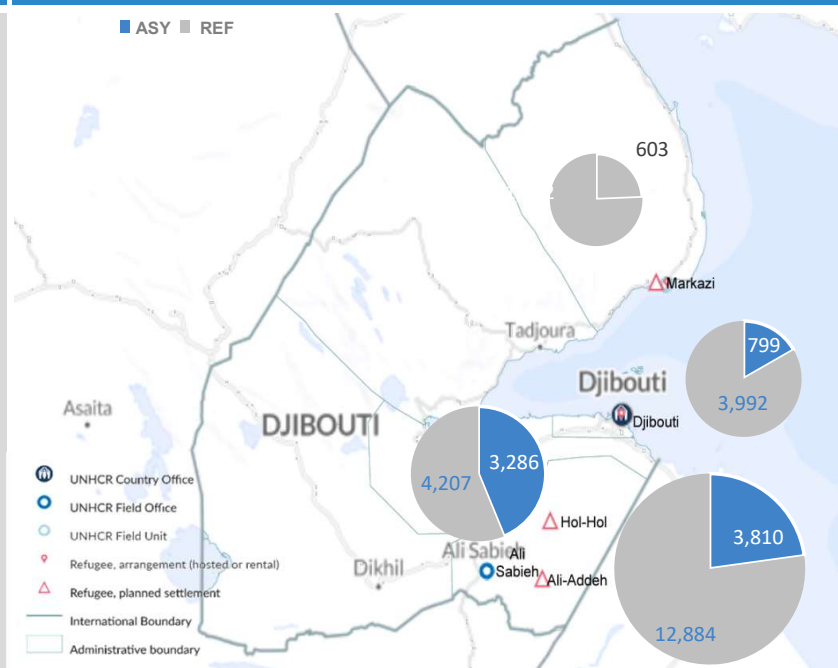

31,463
 Refugees and Asylum-Seekers

POPULATION BREAKDOWN BY

OVERVIEW

Djibouti refugee asylum-seeker background details in few paragraph.

Highlights

- **85%** live in camps (56% Ali Addeh, 23% in Holl Holl and 6% in Markazi)
- **15%** of refugees live in Urban area.
- **Male 52%, Female 48% and more than 58% are above 18 yo.**
- **100%** of registered refugees are issued household documentation by UNHCR.
- Births and deaths are Registration of new arrivals repatriation

MAPPING OF REFUGEES AND ASYLUM-SEEKERS BY LOCATION

VULNERABILITY BREAKDOWN