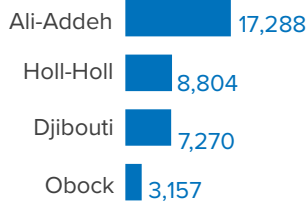

**36,519**

REFUGEES AND  
ASYLUM SEEKERS

**POPULATION BY  
REGION OF ASYLUM**

**POPULATION BY  
COUNTRY OF ORIGIN**

**COMPOSITION  
AGE AND GENDER**

The boundaries and names shown and the designations used on this map do not imply official endorsement or acceptance by the United Nations. Printing date: 8 September 2022 Sources: