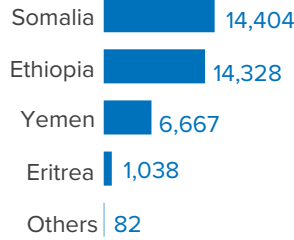

**36,519**

REFUGEES AND  
ASYLUM SEEKERS

**POPULATION BY  
REGION OF ASYLUM**

**POPULATION BY  
COUNTRY OF ORIGIN**

**COMPOSITION  
AGE AND GENDER**

The boundaries and names shown and the designations used on this map do not imply official endorsement or acceptance by the United Nations. Printing date: 8 September 2022 Sources: