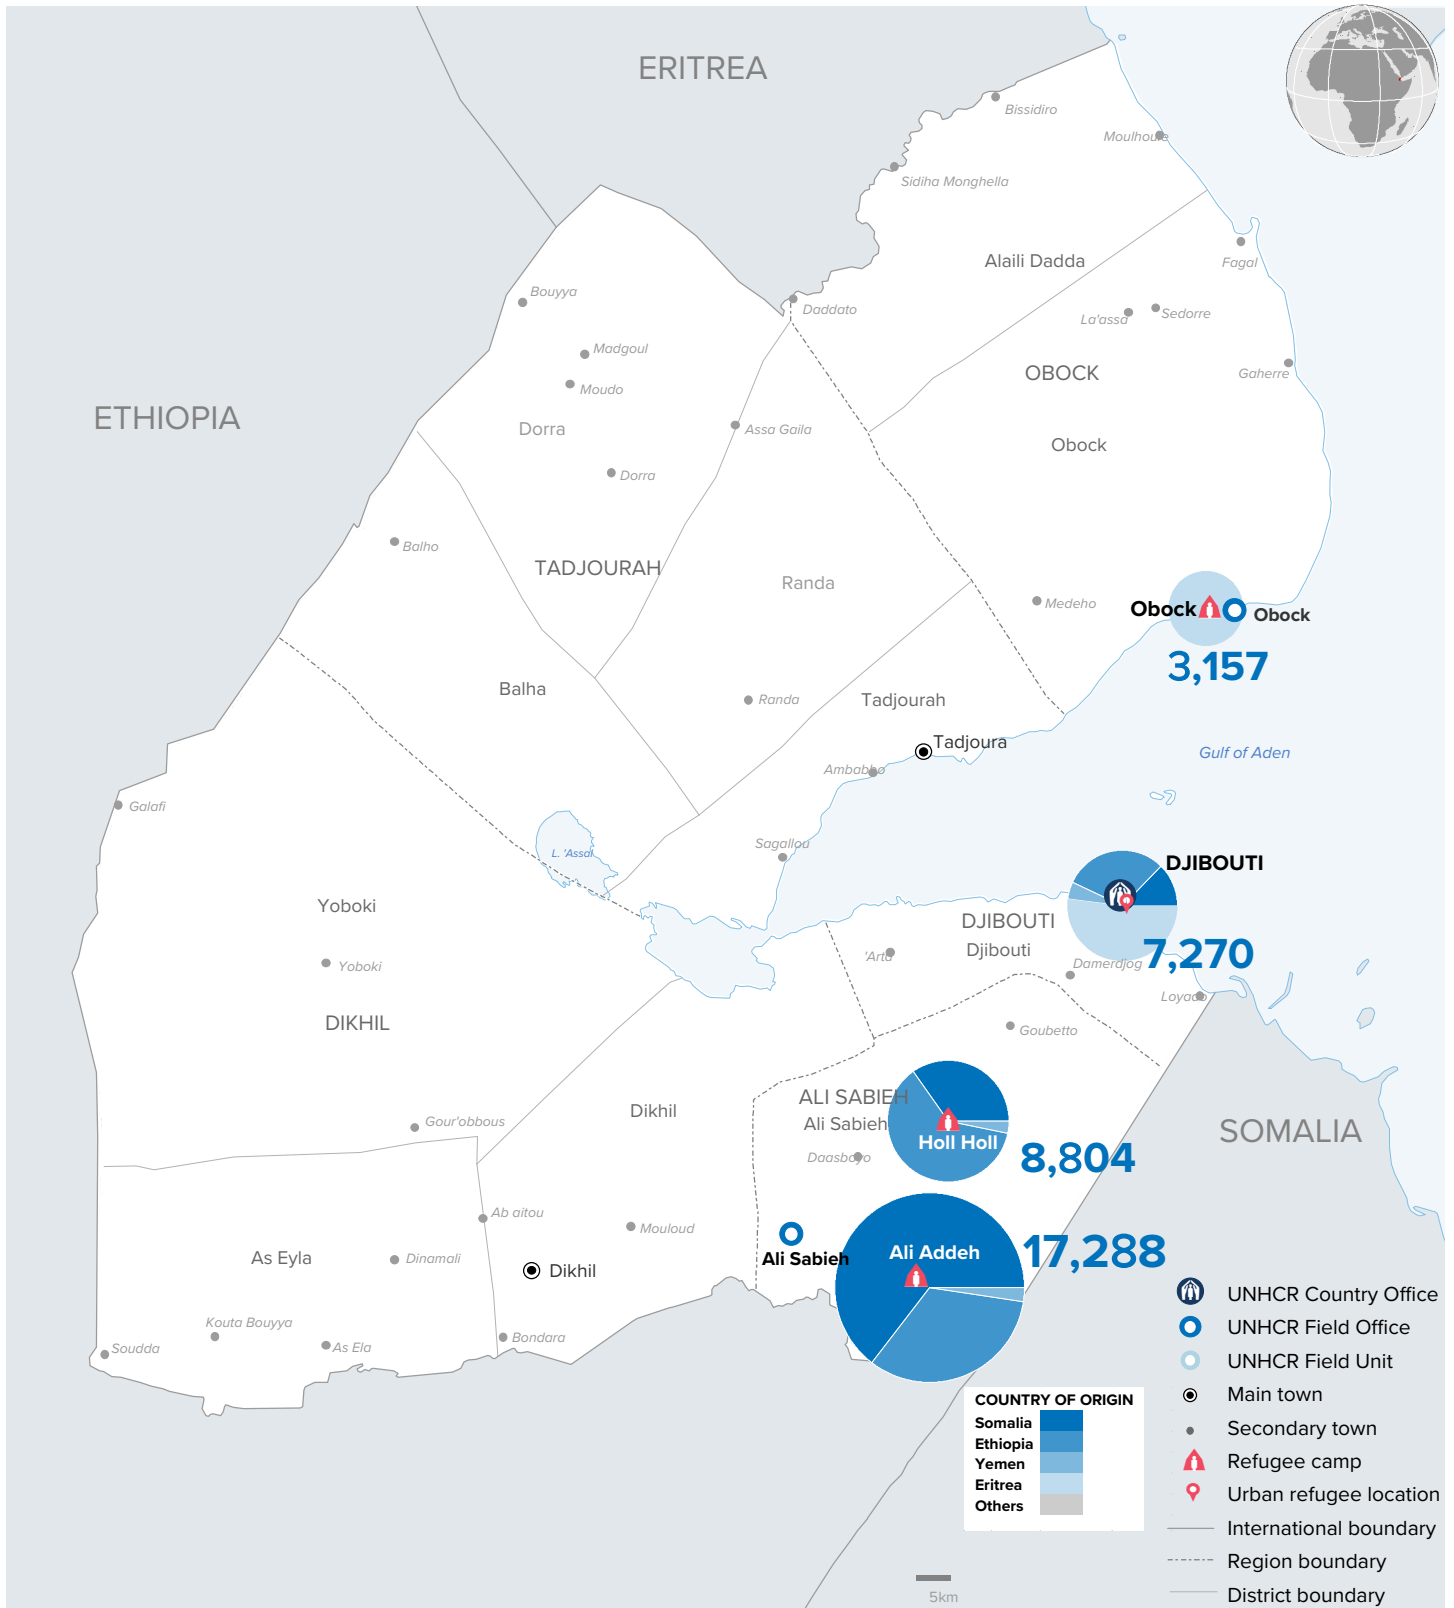

**36,519**

REFUGEES AND  
ASYLUM SEEKERS

**POPULATION BY  
REGION OF ASYLUM**

**POPULATION BY  
COUNTRY OF ORIGIN**

**COMPOSITION  
AGE AND GENDER**

The boundaries and names shown and the designations used on this map do not imply official endorsement or acceptance by the United Nations. Printing date: 8 September 2022 Sources: