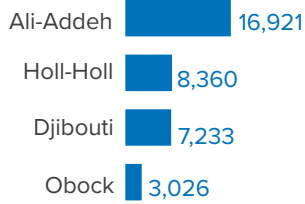

**35,540**

REFUGEES AND  
ASYLUM SEEKERS

**POPULATION BY  
REGION OF ASYLUM**

**POPULATION BY  
COUNTRY OF ORIGIN**

**COMPOSITION  
AGE AND GENDER**