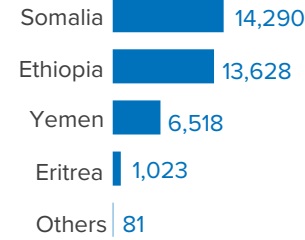

**35,540**

REFUGEES AND  
ASYLUM SEEKERS

**POPULATION BY  
REGION OF ASYLUM**

**POPULATION BY  
COUNTRY OF ORIGIN**

**COMPOSITION  
AGE AND GENDER**