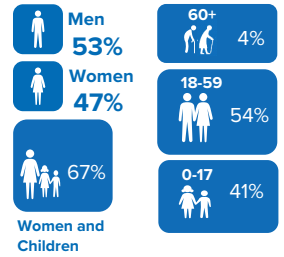

35,174
REFUGEES AND
ASYLUM SEEKERS

**POPULATION BY
REGION OF ASYLUM**

**POPULATION BY
COUNTRY OF ORIGIN**

**COMPOSITION
AGE AND GENDER**

The boundaries and names shown and the designations used on this map do not imply official endorsement or acceptance by the United Nations.