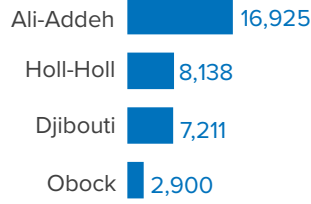

35,174
REFUGEES AND
ASYLUM SEEKERS

**POPULATION BY
REGION OF ASYLUM**

**POPULATION BY
COUNTRY OF ORIGIN**

**COMPOSITION
AGE AND GENDER**

The boundaries and names shown and the designations used on this map do not imply official endorsement or acceptance by the United Nations.