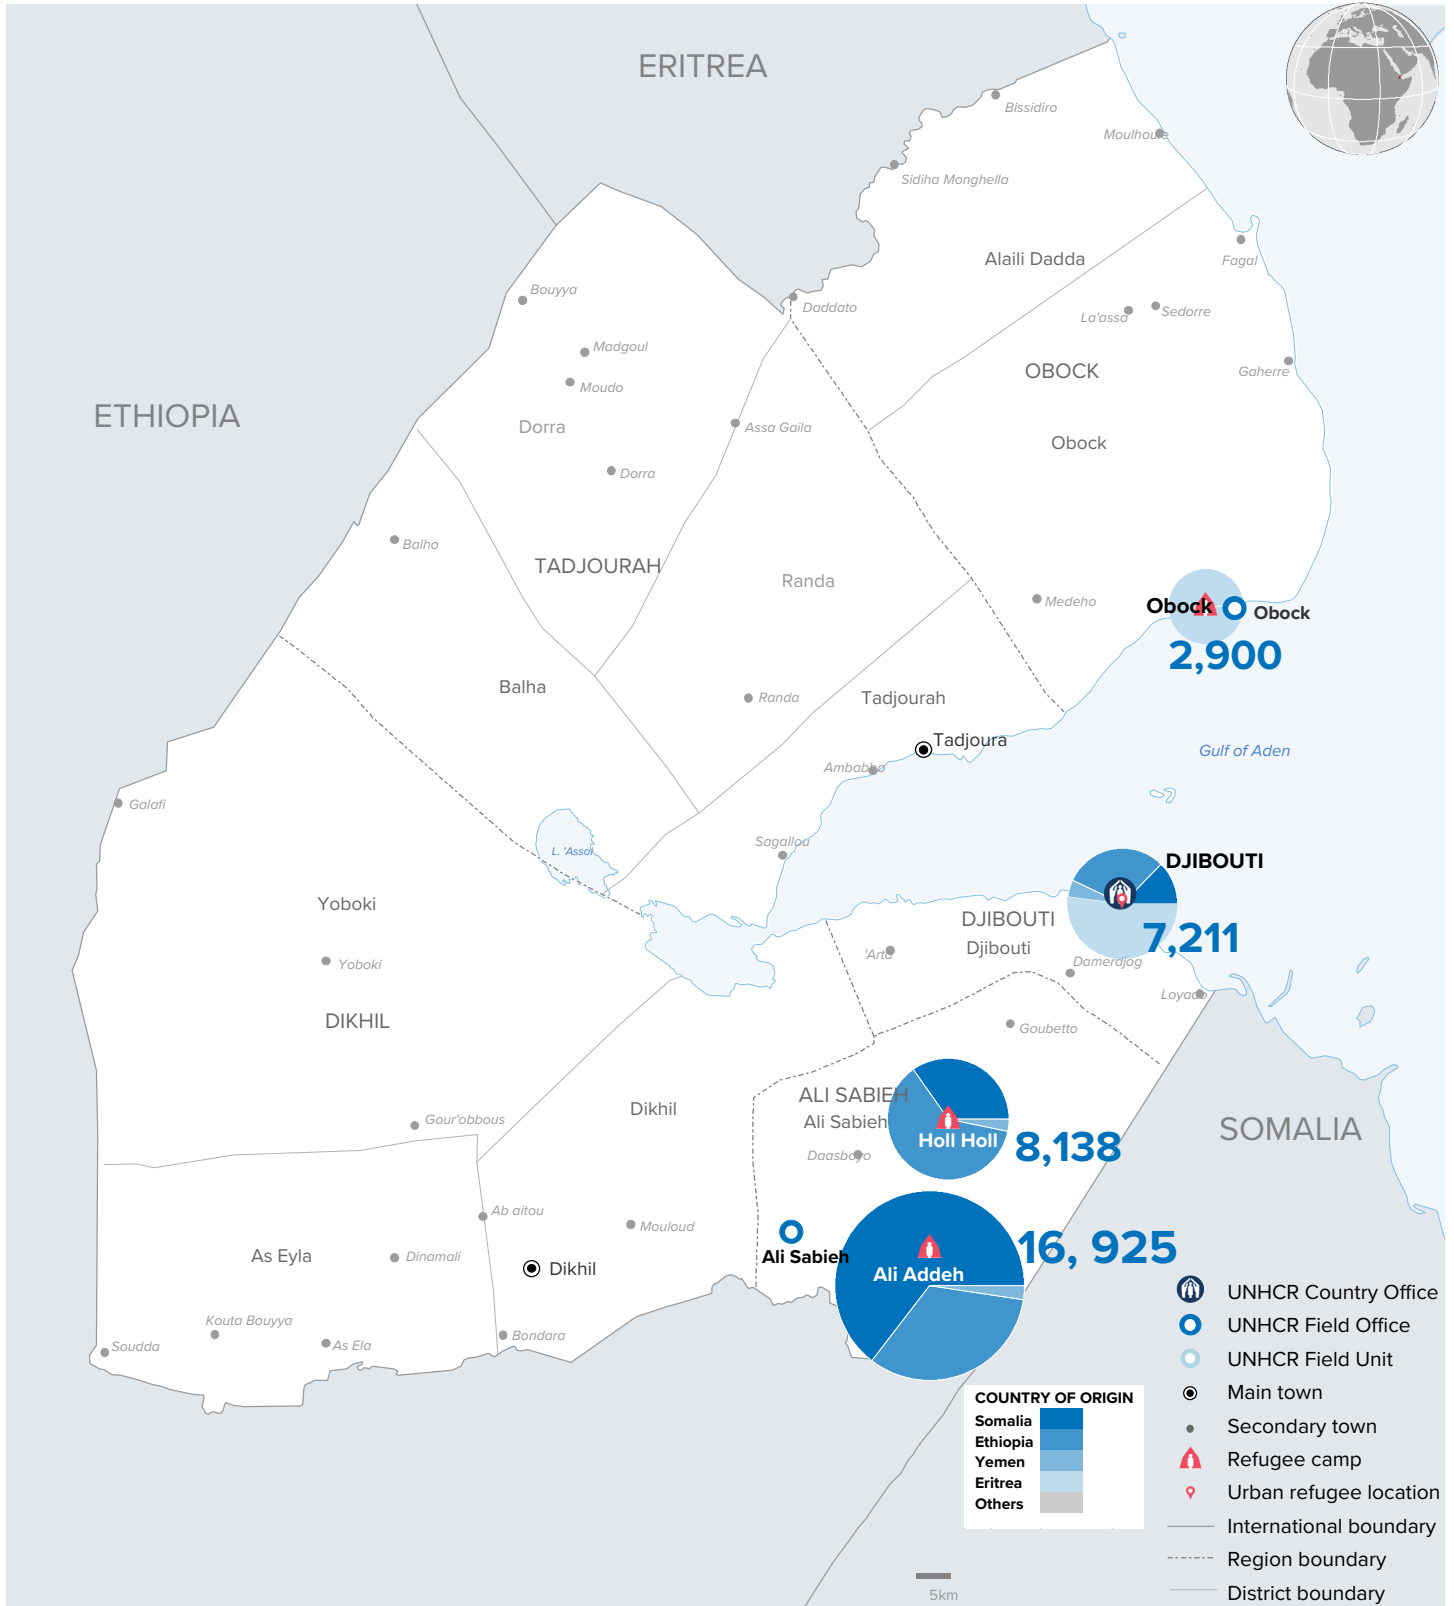

35,174
REFUGEES AND
ASYLUM SEEKERS

**POPULATION BY
REGION OF ASYLUM**

**POPULATION BY
COUNTRY OF ORIGIN**

**COMPOSITION
AGE AND GENDER**

The boundaries and names shown and the designations used on this map do not imply official endorsement or acceptance by the United Nations.