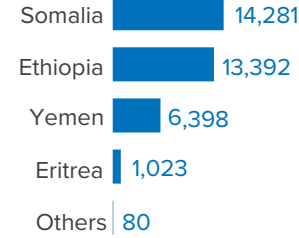

35,174
REFUGEES AND
ASYLUM SEEKERS

**POPULATION BY
REGION OF ASYLUM**

**POPULATION BY
COUNTRY OF ORIGIN**

**COMPOSITION
AGE AND GENDER**

The boundaries and names shown and the designations used on this map do not imply official endorsement or acceptance by the United Nations.